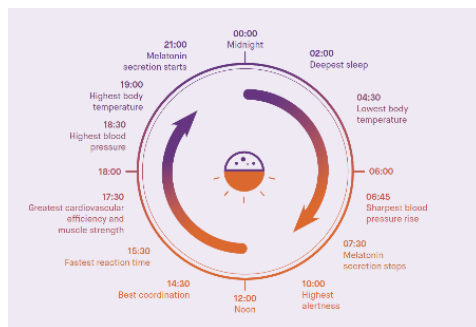

View this email in your browser

breTRUST

CIOB

BSRIA

Designing Buildings Wiki

Newsletter 6 March 2020

Featured articles and news

Circadian rhythms

BRE research finds dynamic LED lighting can significantly improve alertness.

Which is the greener form of heating?

Electric heating edges ahead of gas boilers.

Late payment

37% of SMEs suffer mental health problems due to pay issues.

Design chill and design freeze

Introducing design controls in the gateway process.

Procurement routes

How many can you name? 32 anyone?