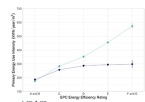

Science Direct, Mar Energy use by EPC compared with metered energy use.

Designing Buildings is supported by: