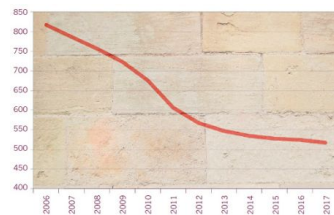

Sharing conservation services

Coping with the loss of conservation expertise in local authorities.

6.5 million people use Designing Buildings Wiki to find construction industry knowledge every year. [Write an article](#) and they will also find out about you.

Tweet Forward

Add us to your address book